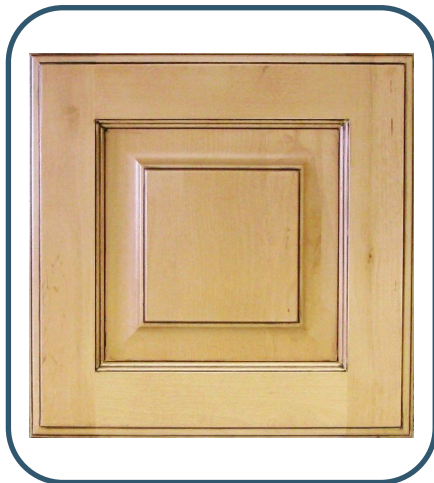

TOFFEE GLAZE

CABINET *Sense*

WWW.CABINETSENSE.COM

- Line "C" style cabinetry
- All cabinet sizes and accessories are stocked and available—see Cabinet List for Line "C"

CABINET SPECIFICATIONS

R.T.A. Cabinetry - Ready-To-Assemble Cabinets

- All Wood Maple
- Full Overlay
- Solid Raised Panel w/ Dark Brown Glaze
- Dovetailed 3/4" Solid Wood Drawer w/ Soft-Closing Under Mount Drawer Glides
- 3/4" Plywood Edge Front Banded Shelves
- Matching Interior
- 6-Way Adjustable Door Hinges
- Optional Soft-Closing Door Upgrade